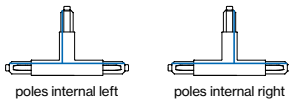

TRACK

surface/suspended

Order options

CONTROL

non DIM
DALI-2

MATERIAL COLOUR

- ☐ pure white RAL 9010 7
- ☐ grey 6
- ☒ jet black RAL 9005 8

Pole options