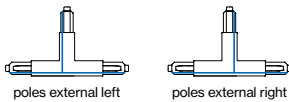

TRACK

surface/suspended

Order options

CONTROL

non DIM
DALI-2

MATERIAL COLOUR

- ☐ pure white RAL 9010 7
- ☐ grey 6
- ☒ jet black RAL 9005 8

Pole options