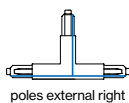

Options on request

LIGHT OPTIC COVER

inset indirect

Pole options

poles internal left

poles internal right

poles external left

poles external right

poles end feed left

poles end feed right

TRACK high 3-phase/3-phase + DALI-2-bus

TRACK 240V-16A

L (mm)	ORDER CODE
1000	186-016113
2000	186-016213
3000	186-016313
4000	186-016413

end cap 186-026011

end feed left 186-026313