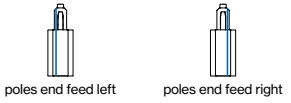

TRACK round surface/suspended

Order options

CONTROL

non DIM
DALI-2

MATERIAL COLOUR

○ pure white RAL 9010 7
● jet black RAL 9005 8

Pole options

TRACK round 3-phase/3-phase + DALI-2-bus