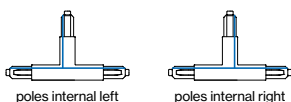

TRACK recessed

Order options

CONTROL

non DIM

DALI-2

MATERIAL COLOUR

- ☐ pure white RAL 9010 7
- ☒ jet black RAL 9005 8

Pole options