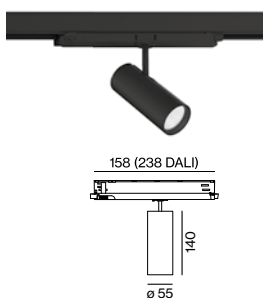

Order options

COLOUR TEMPERATURE

3000K	5
3500K	7
4000K	6

CONTROL

non DIM	1
DALI-2	3

MATERIAL COLOUR

○ traffic white RAL 9016	7
● jet black RAL 9005	8

BEAM ANGLE BO 55

spot 17°	S
medium 24°	M
flood 40°	F

BEAM ANGLE BO 70

spot 15°	S
medium 23°	M
flood 37°	F
wide flood 57°	W

Options on request

COLOUR RENDERING INDEX

CRI ≥ 95, 2 SDCM

CONTROL

Casambi

BO 55 track