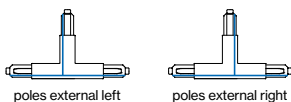

TRACK recessed

Order options

CONTROL

non DIM

DALI-2

MATERIAL COLOUR

- ☐ pure white RAL 9010 7
- ☒ jet black RAL 9005 8

Pole options