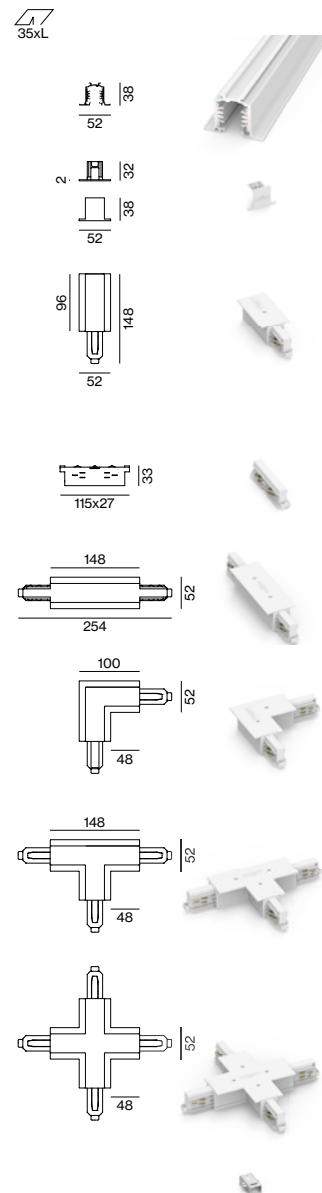

Pole options

TRACK 3-phase/3-phase + DALI-2-bus

TRACK 240V-16A

L (mm)	ORDER CODE
2000	186-012213
3000	186-012313
4000	186-012413

end cap 186-022011

end feed left 186-022313
 end feed right 186-022413
 middle feed 186-021323

CONNECTORS 240V-16A

TYPE **ORDER CODE**
 linear connector 186-021113

I-connector 186-022123

L-connector right 186-022133
 L-connector left 186-022233

T-connector right (poles internal) 186-022143
 T-connector left (poles internal) 186-022243
 T-connector right (poles external) 186-022173
 T-connector left (poles external) 186-022273

X-connector 186-022153

MOUNTING ACCESSORIES

TYPE **ORDER CODE**
 clip 186-0225110
 cutting tool 186-0219110

TRACK

surface/suspended

Order options

CONTROL

non DIM
 DALI-2

end cap 186-021011

end feed left 186-021313
 end feed right 186-021413
 middle feed* 186-021323

*only available in white and black

CONNECTORS 240V-16A

TYPE ORDER CODE
 linear connector 186-021113

I-connector 186-021123