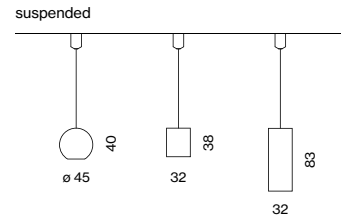

SOFT LENS

TYPE	Ø-H (mm)	ORDER CODE
BO 55	50.3	007-1965990

WALLWASHER LENS

TYPE	Ø-H (mm)	ORDER CODE
BO 55	50.3	007-1965790

Types

Colours

TRACK 3-phase
recessed/surface/suspended

curve connector