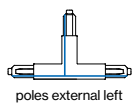

Options on request

LIGHT OPTIC COVER

inset indirect

Pole options

poles internal left

poles internal right

poles external left

poles external right

poles end feed left

poles end feed right

TRACK high 3-phase/3-phase + DALI-2-bus

TRACK 240V-16A

L (mm)	ORDER CODE
1000	186-016113
2000	186-016213
3000	186-016313
4000	186-016413

end cap 186-026011

end feed left 186-026313