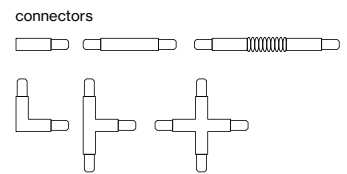

SOFT LENS

TYPE	Ø-H (mm)	ORDER CODE
BO 55	50.3	007-1965990

WALLWASHER LENS

TYPE	Ø-H (mm)	ORDER CODE
BO 55	50.3	007-1965790

Types

Colours

TRACK 3-phase
recessed/surface/suspended

curve connector