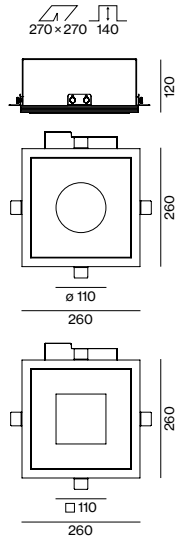

Order options

COLOUR TEMPERATURE	☼☼
2700K	4
3000K	5

CONTROL	
DALI-2	

INSET COLOUR	☑
○ traffic white RAL 9016	7
● jet black RAL 9005	8
● gold dust RAL 260-M	9

HOUSING COLOUR	■
○ traffic white RAL 9016	7
● jet black RAL 9005	8

BEAM ANGLE	▲
medium 23°	M
flood 44°	F

Options on request

OPTICAL ACCESSORIES

elliptical sculpture foil
snoot
colour filter (red, blue, green, etc.)
only for JUST 32 focus

JUST 32 focus 17–43°

SPOTLIGHT

INSET POWER	LUMINOUS FLUX	ORDER CODE
4.6 W	250 lm	0 4 9 - 8 2 1 1 ☼☼ ☑
not for single use		

JUST 45

SPOTLIGHT

INSET POWER	LUMINOUS FLUX	ORDER CODE
8.8 W	640 lm	0 4 9 - 8 3 0 2 ☼☼ ☑▲

Mounting accessories

MOUNTING HOUSING 1 DALI-2 address

for trimless installation in plasterboard ceilings 8-25 mm

TYPE	L-W-H (mm)	ORDER CODE
round | 3 spots (▲ 4.5 kg)	260:260:120	0 4 9 - 8 8 0 3 0 3 ■
square | 3 spots (▲ 4.5 kg)	260:260:120	0 4 9 - 8 8 1 3 0 3 ■

incl. power supply 220–240 V AC, 50–60 Hz, ⚡ PC I, ENEC approved

MOUNTING HOUSING WITH GLOWING (3000 K) 2 DALI-2 addresses

for trimless installation in plasterboard ceilings 8-25 mm

TYPE	L-W-H (mm)	ORDER CODE
round | 3 spots (▲ 4.5 kg)	260:260:120	0 4 9 - 8 8 2 3 5 3 7
square | 3 spots (▲ 4.5 kg)	260:260:120	0 4 9 - 8 8 3 3 5 3 7

incl. power supply 220–240 V AC, 50–60 Hz, ⚡ PC I, ENEC approved

Optical accessories

HONEYCOMB LOUVER

TYPE	Ø-H (mm)	ORDER CODE
JUST 32 focus	30-4	0 0 7 - 1 9 6 5 1 7 8
JUST 45	42-3	0 0 7 - 1 9 6 5 1 8 8

INSET POWER is the current

consumption excluding any ballast

LUMINOUS FLUX value calculated for

3000K, CRI ≥ 90, colour white, lens medium

2700K -5%