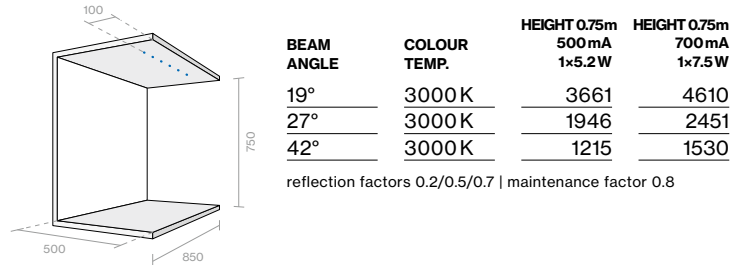

ILLUMINANCE EXAMPLE (E_{max} in lux)