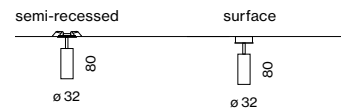

Types

Colours

Light distributions

spot med. flood