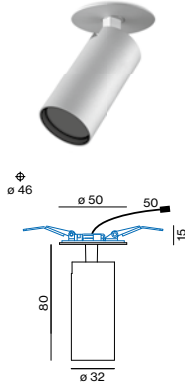

JUST 32

SYSTEM POWER / VOLTAGE	NO. OF LEDS	Ø (mm)	ORDER CODE
5.2 W / 7.5 W / 11 V	1	32	007-4187:1