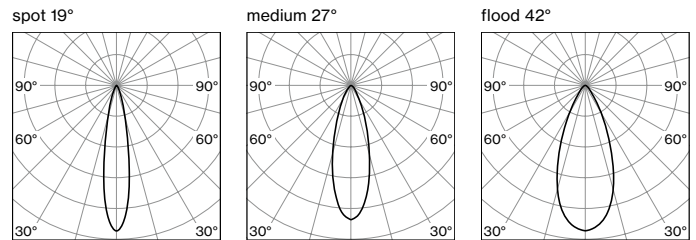

LIGHT DISTRIBUTION

Electrical accessories

CONVERTER supply 220-240 V AC, 500 mA, 50-60 Hz

incl. power cable 2 m + connection cable with plug 1 m

TYPE	FIXTURES	CABLE (m)	L-W-H (mm)	ORDER CODE
8 W / 3-14 V non DIM □ PC II	1	max. 18	64-34-21	007-1952160
30 W / 2-50 V non DIM ⊕ PC I	2-5	max. 18	187-30-21	007-1952560
38 W / 10-54 V DALI-2 □ PC II	2-5	max. 18	147-44-30	007-1952580

CONVERTER supply 220-240 V AC, 700 mA, 50-60 Hz, □ PC II

incl. power cable 2 m + connection cable with plug 1 m

TYPE	FIXTURES	CABLE (m)	L-W-H (mm)	ORDER CODE
10 W / 7-14 V non DIM	1	max. 18	95-53-25	007-1953260
20 W / 2-28 V non DIM	1-2	max. 18	111-52-22	007-1953360
45 W / 20-54 V non DIM	2-4	max. 18	215-70-31	007-1953510
20 W / 2-28 V DALI-2	1-2	max. 18	111-52-22	007-1953380
38 W / 10-54 V DALI-2	2-4	max. 18	147-44-30	007-1953580

SPLITTER SERIAL, AWG22

TYPE	INPUT / OUTPUT	L-W-H (mm)	ORDER CODE
splitter 500 mA + cable 500 mm	1 × socket / 9 × plug	85-50-10	007-1959210
splitter 700 mA + cable 500 mm	1 × socket / 9 × plug	85-50-10	007-1959310

EXTENSION CABLE

TYPE	INPUT / OUTPUT	L (mm)	ORDER CODE
extension cable	1 × socket / 1 × plug	1000	007-1961260
extension cable	1 × socket / 1 × plug	2000	007-1961460
extension cable	1 × socket / 1 × plug	4000	007-1961660

Optical accessories

TYPE	Ø-H (mm)	ORDER CODE
honeycomb louver	30-4	007-1965168
elliptical sculpture foil	30-4	007-1965260
snoot	30-15	007-1965368
colour filter (red, blue, green, etc.)	30-4	on request