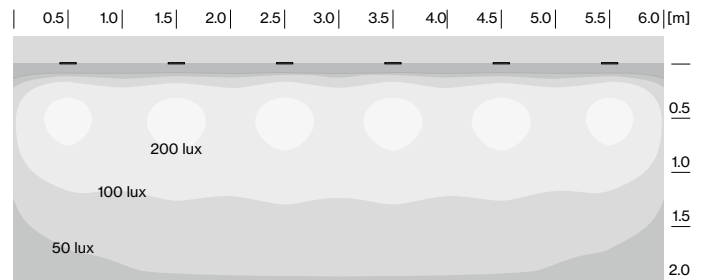

Order options

IP RATING

IP65

COLOUR TEMPERATURE

3000K

CONTROL

non DIM

MATERIAL COLOUR

dark grey

D

black

8

STREAMCUT wall

IP65 ASYMMETRIC

SYSTEM POWER	COLOUR TEMP.	LUMINOUS FLUX	ORDER CODE
8.4 W	3000K	293lm	0 8 8 - 2 8 3 1 5 1 ☒

Illumination example

STREAMCUT wall (8.4 W, 6 luminaires)
wall mounting height from bottom: 0.8 m / distance between luminaires: 1.0 m

Accessory

MOUNTING HOUSING FOR CONCRETE AND SOLID WALLS

TYPE	L-W-H (mm)	ORDER CODE
concrete / solid walls	290-100-200	0 8 8 - 2 8 9 1 1 1 0